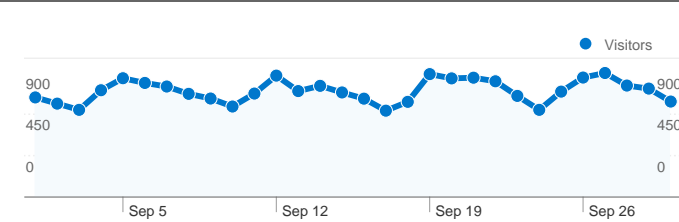

Site Usage

27,643 Visits

65.51% Bounce Rate

78,427 Pageviews

00:01:49 Avg. Time on Site

2.84 Pages/Visit

61.03% % New Visits

Visitors Overview

18,710 people visited this site

27,643 Visits

18,710 Absolute Unique Visitors

78,427 Pageviews

2.84 Average Pageviews

00:01:49 Time on Site

65.51% Bounce Rate

61.03% New Visits

27,641 visits came from 127 countries/territories

Site Usage

Country/Territory	Visits	Pages/Visit	Avg. Time on Site	% New Visits	Bounce Rate
United States	14,862	2.98	00:01:55	62.14%	64.35%
United Kingdom	2,753	2.64	00:01:47	58.41%	63.75%
Canada	1,342	2.70	00:01:29	63.04%	66.32%
Germany	840	2.67	00:01:33	50.71%	60.12%
Italy	675	2.73	00:01:35	49.78%	66.96%
Australia	649	2.51	00:01:38	57.94%	71.19%
France	574	2.79	00:01:28	55.75%	61.67%
Spain	553	2.74	00:01:50	58.41%	69.98%
Brazil	451	2.83	00:02:17	54.32%	62.31%

Netherlands	319	7.94	00:05:03	61.44%	51.72%
					1 - 10 of 127

Pages on this site were viewed a total of 78,427 times

78,427 Pageviews

56,767 Unique Views

65.52% Bounce Rate

AdSense Performance

16,891 AdSense Page Impressions