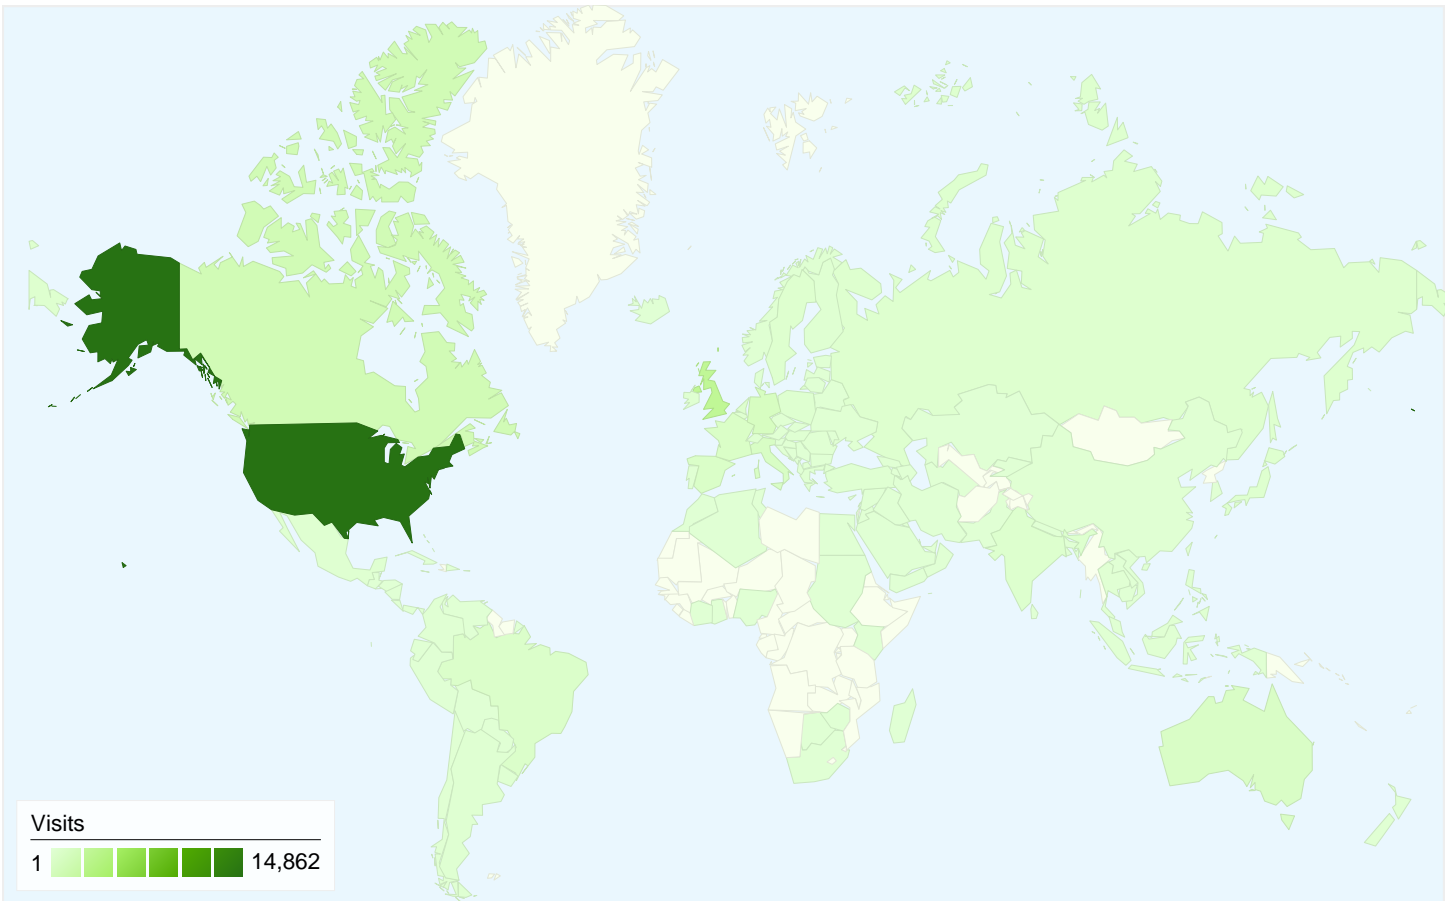

18,710 people visited this site

27,643 Visits

18,710 Absolute Unique Visitors

78,427 Pageviews

2.84 Average Pageviews

00:01:49 Time on Site

65.51% Bounce Rate

61.03% New Visits

Technical Profile

Browser	Visits	% visits
Internet Explorer	9,361	33.87%
Firefox	8,572	31.01%
Safari	4,739	17.14%
Chrome	3,907	14.13%
Opera	392	1.42%

All traffic sources sent a total of 27,641 visits

-  15.42% Direct Traffic
-  17.05% Referring Sites
-  67.53% Search Engines

- **Search Engines**
18,666.00 (67.53%)
- **Referring Sites**
4,714.00 (17.05%)
- **Direct Traffic**
4,261.00 (15.42%)

Top Traffic Sources

Sources	Visits	% visits	Keywords	Visits	% visits
google (organic)	16,968	61.39%	silent films	626	3.35%
(direct) ((none))	4,261	15.42%	silent era	466	2.50%
en.wikipedia.org (referral)	2,303	8.33%	silent movies	285	1.53%
yahoo (organic)	668	2.42%	best silent films	254	1.36%
bing (organic)	568	2.05%	silent film	189	1.01%

27,641 visits came from 127 countries/territories

Site Usage

Country/Territory	Visits	Pages/Visit	Avg. Time on Site	% New Visits	Bounce Rate
United States	14,862	2.98	00:01:55	62.14%	64.35%
United Kingdom	2,753	2.64	00:01:47	58.41%	63.75%
Canada	1,342	2.70	00:01:29	63.04%	66.32%
Germany	840	2.67	00:01:33	50.71%	60.12%
Italy	675	2.73	00:01:35	49.78%	66.96%
Australia	649	2.51	00:01:38	57.94%	71.19%
France	574	2.79	00:01:28	55.75%	61.67%
Spain	553	2.74	00:01:50	58.41%	69.98%
Brazil	451	2.83	00:02:17	54.32%	62.31%