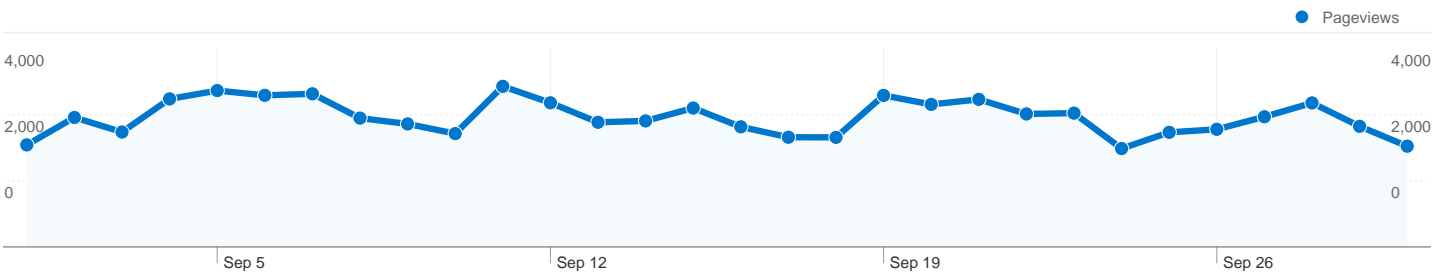

Pages on this site were viewed a total of 78,427 times

78,427 Pageviews

56,767 Unique Views

65.52% Bounce Rate

AdSense Performance

16,891 AdSense Page Impressions

$2.46 AdSense Revenue

17,919 AdSense Unit Impressions

Top Content

Pages	Pageviews	% Pageviews
/	9,034	11.52%
/info/top100.html	5,156	6.57%
/video/index.html	2,819	3.59%
/PSFL/index.html	1,921	2.45%
/search.html	1,772	2.26%