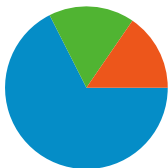

Traffic Sources Overview

- **Search Engines**
  18,666.00 (67.53%)
- **Referring Sites**
  4,714.00 (17.05%)
- **Direct Traffic**
  4,261.00 (15.42%)

Content Overview

Pages	Pageviews	% Pageviews
/	9,034	11.52%
/info/top100.html	5,156	6.57%
/video/index.html	2,819	3.59%
/PSFL/index.html	1,921	2.45%
/search.html	1,772	2.26%