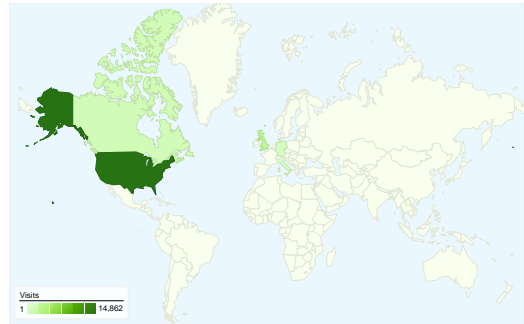

Site Usage

27,643 Visits

65.51% Bounce Rate

78,427 Pageviews

00:01:49 Avg. Time on Site

2.84 Pages/Visit

61.03% % New Visits

Visitors Overview

Visitors
18,710

Map Overlay

Traffic Sources Overview

- **Search Engines**
18,666.00 (67.53%)
- **Referring Sites**
4,714.00 (17.05%)
- **Direct Traffic**
4,261.00 (15.42%)

Content Overview

Pages	Pageviews	% Pageviews
/	9,034	11.52%
/info/top100.html	5,156	6.57%
/video/index.html	2,819	3.59%
/PSFL/index.html	1,921	2.45%
/search.html	1,772	2.26%

18,710 people visited this site

27,643 Visits

18,710 Absolute Unique Visitors

78,427 Pageviews

2.84 Average Pageviews

00:01:49 Time on Site

65.51% Bounce Rate

61.03% New Visits

27,641 visits came from 127 countries/territories

Site Usage

Country/Territory	Visits	Pages/Visit	Avg. Time on Site	% New Visits	Bounce Rate
United States	14,862	2.98	00:01:55	62.14%	64.35%
United Kingdom	2,753	2.64	00:01:47	58.41%	63.75%
Canada	1,342	2.70	00:01:29	63.04%	66.32%
Germany	840	2.67	00:01:33	50.71%	60.12%
Italy	675	2.73	00:01:35	49.78%	66.96%
Australia	649	2.51	00:01:38	57.94%	71.19%
France	574	2.79	00:01:28	55.75%	61.67%
Spain	553	2.74	00:01:50	58.41%	69.98%
Brazil	451	2.83	00:02:17	54.32%	62.31%