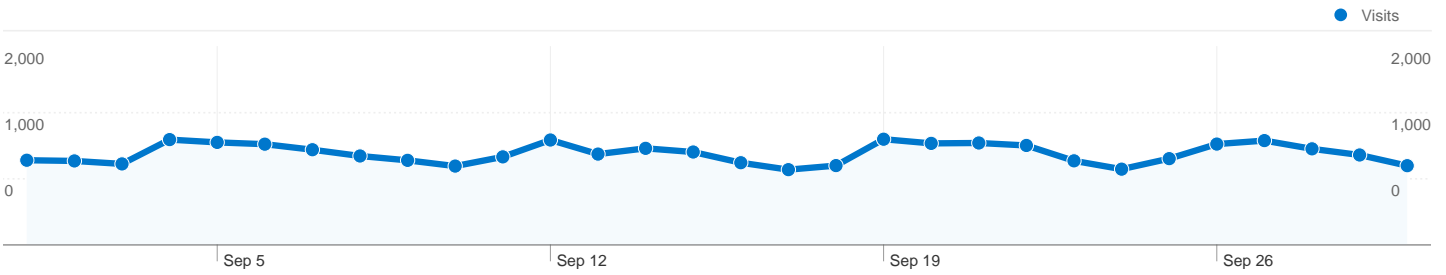

Site Usage

27,643 Visits

65.51% Bounce Rate

78,427 Pageviews

00:01:49 Avg. Time on Site

2.84 Pages/Visit

61.03% % New Visits

Visitors Overview

18,710 people visited this site

27,643 Visits

18,710 Absolute Unique Visitors

78,427 Pageviews

2.84 Average Pageviews

00:01:49 Time on Site

65.51% Bounce Rate

61.03% New Visits

Technical Profile

Browser	Visits	% visits
Internet Explorer	9,361	33.87%
Firefox	8,572	31.01%
Safari	4,739	17.14%
Chrome	3,907	14.13%
Opera	392	1.42%

All traffic sources sent a total of 27,641 visits

-  15.42% Direct Traffic
-  17.05% Referring Sites
-  67.53% Search Engines

27,641 visits came from 127 countries/territories

Site Usage

Country/Territory	Visits	Pages/Visit	Avg. Time on Site	% New Visits	Bounce Rate
United States	14,862	2.98	00:01:55	62.14%	64.35%
United Kingdom	2,753	2.64	00:01:47	58.41%	63.75%
Canada	1,342	2.70	00:01:29	63.04%	66.32%
Germany	840	2.67	00:01:33	50.71%	60.12%
Italy	675	2.73	00:01:35	49.78%	66.96%
Australia	649	2.51	00:01:38	57.94%	71.19%
France	574	2.79	00:01:28	55.75%	61.67%
Spain	553	2.74	00:01:50	58.41%	69.98%
Brazil	451	2.83	00:02:17	54.32%	62.31%