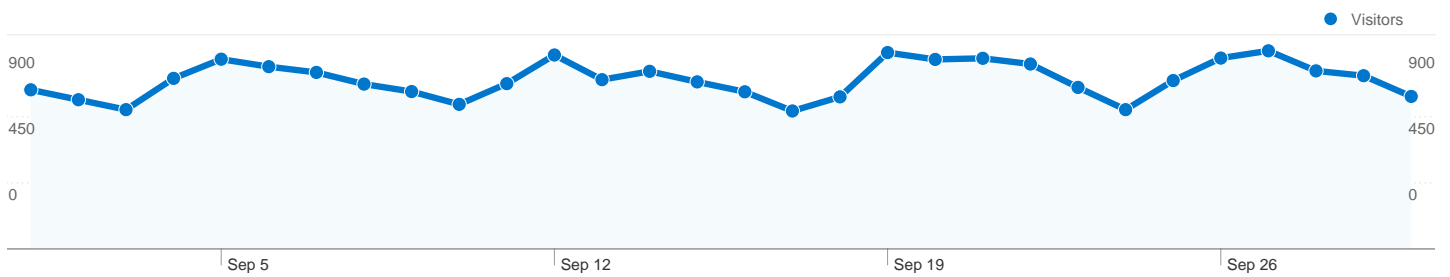

Site Usage

27,643 Visits

65.51% Bounce Rate

78,427 Pageviews

00:01:49 Avg. Time on Site

2.84 Pages/Visit

61.03% % New Visits

Visitors Overview

18,710 people visited this site

27,643 Visits

18,710 Absolute Unique Visitors

78,427 Pageviews

2.84 Average Pageviews

00:01:49 Time on Site

65.51% Bounce Rate

61.03% New Visits

Technical Profile

Browser	Visits	% visits
Internet Explorer	9,361	33.87%
Firefox	8,572	31.01%
Safari	4,739	17.14%
Chrome	3,907	14.13%
Opera	392	1.42%

All traffic sources sent a total of 27,641 visits

-  15.42% Direct Traffic
-  17.05% Referring Sites
-  67.53% Search Engines

27,641 visits came from 127 countries/territories

Site Usage

Country/Territory	Visits	Pages/Visit	Avg. Time on Site	% New Visits	Bounce Rate
United States	14,862	2.98	00:01:55	62.14%	64.35%
United Kingdom	2,753	2.64	00:01:47	58.41%	63.75%
Canada	1,342	2.70	00:01:29	63.04%	66.32%
Germany	840	2.67	00:01:33	50.71%	60.12%
Italy	675	2.73	00:01:35	49.78%	66.96%
Australia	649	2.51	00:01:38	57.94%	71.19%
France	574	2.79	00:01:28	55.75%	61.67%
Spain	553	2.74	00:01:50	58.41%	69.98%
Brazil	451	2.83	00:02:17	54.32%	62.31%